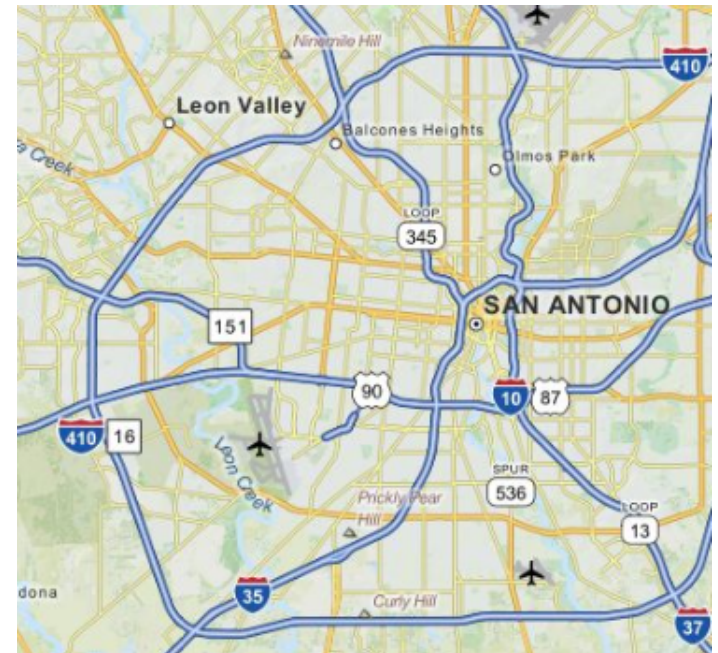

Mapviz Plugins

Odometry

Path

Robot Image

Textured Marker

Tile Map

TF Frame